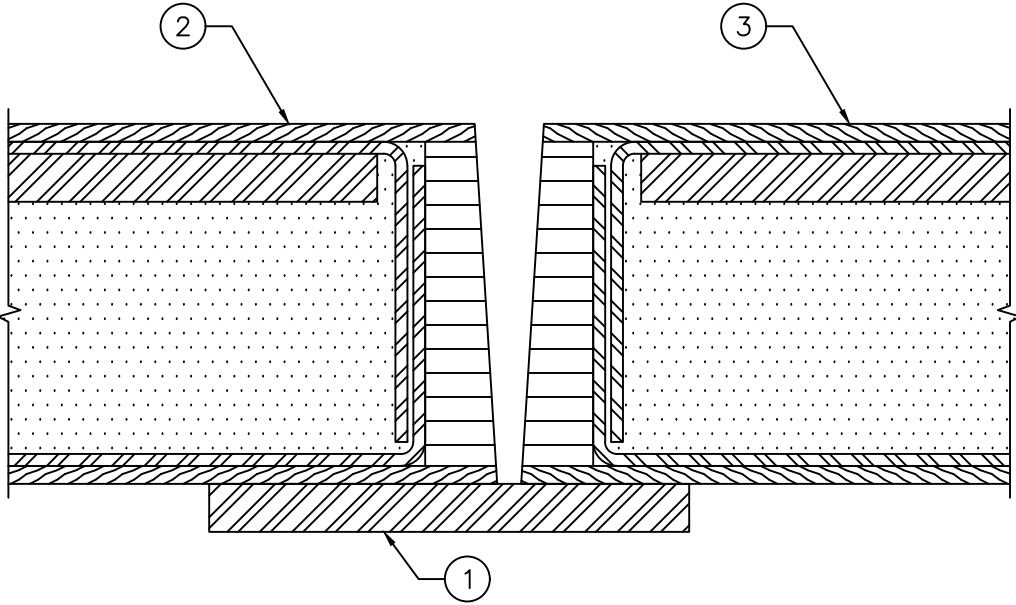

- LEGEND:
1. STEEL BULLET PLATE TO UL752 LEVEL 1-4, 6.
2. INACTIVE DOOR LEAF.
3. ACTIVE DOOR LEAF.

SECTION "C"
1'-0" = 1'-0"

DRAWING TITLE:
BULLET RESISTANT ASTRAGAL FOR WOOD DOOR TO UL752 LEVEL 1-4, 6

| | |
|-----------|----------------|
| DATE: | MARCH 22, 2017 |
| DRAWN BY: | TWB |
| REVISION: | 0 |